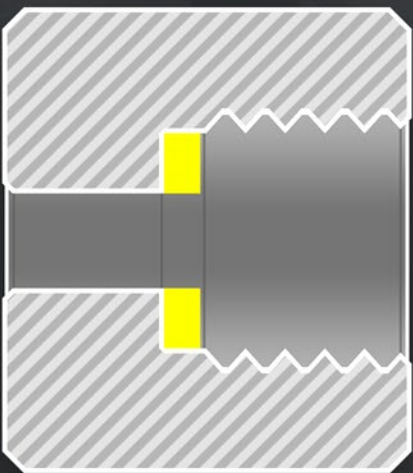

DPF WELD BUNG GUIDE

FLARE

NORMAL

REVERSED

FLAT

WELD BUNG
CROSS-SECTION

STYLE

STANDARD

STEPPED

PLUG (MALE THREAD)

WELD BUNG
SHAPE

INFOGRAPHIC COURTESY OF:

WWW.REP.DIRECT