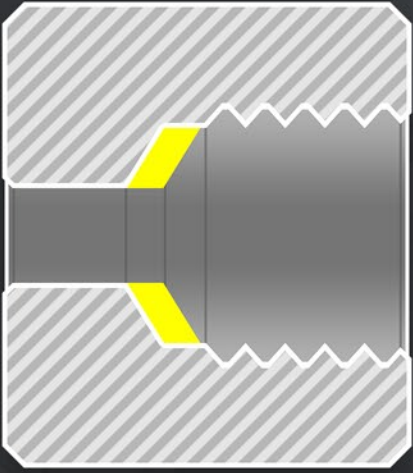

DPF WELD BUNG GUIDE

FLARE

NORMAL

REVERSED

FLAT

WELD BUNG
CROSS-SECTION

STYLE

STANDARD

STEPPED

PLUG (MALE THREAD)

WELD BUNG
SHAPE

INFOGRAPHIC COURTESY OF:

WWW.REP.DIRECT