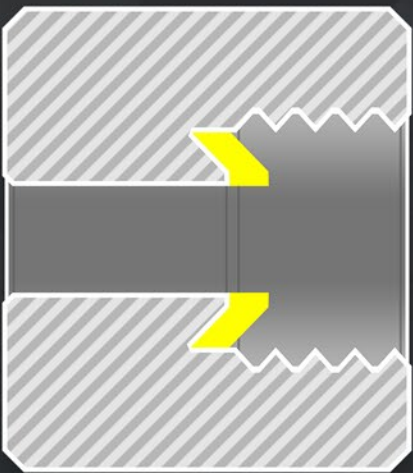

DPF WELD BUNG GUIDE

FLARE

NORMAL

REVERSED

FLAT

WELD BUNG
CROSS-SECTION

STYLE

STANDARD

STEPPED

PLUG (MALE THREAD)

WELD BUNG
SHAPE

INFOGRAPHIC COURTESY OF:

WWW.REP.DIRECT