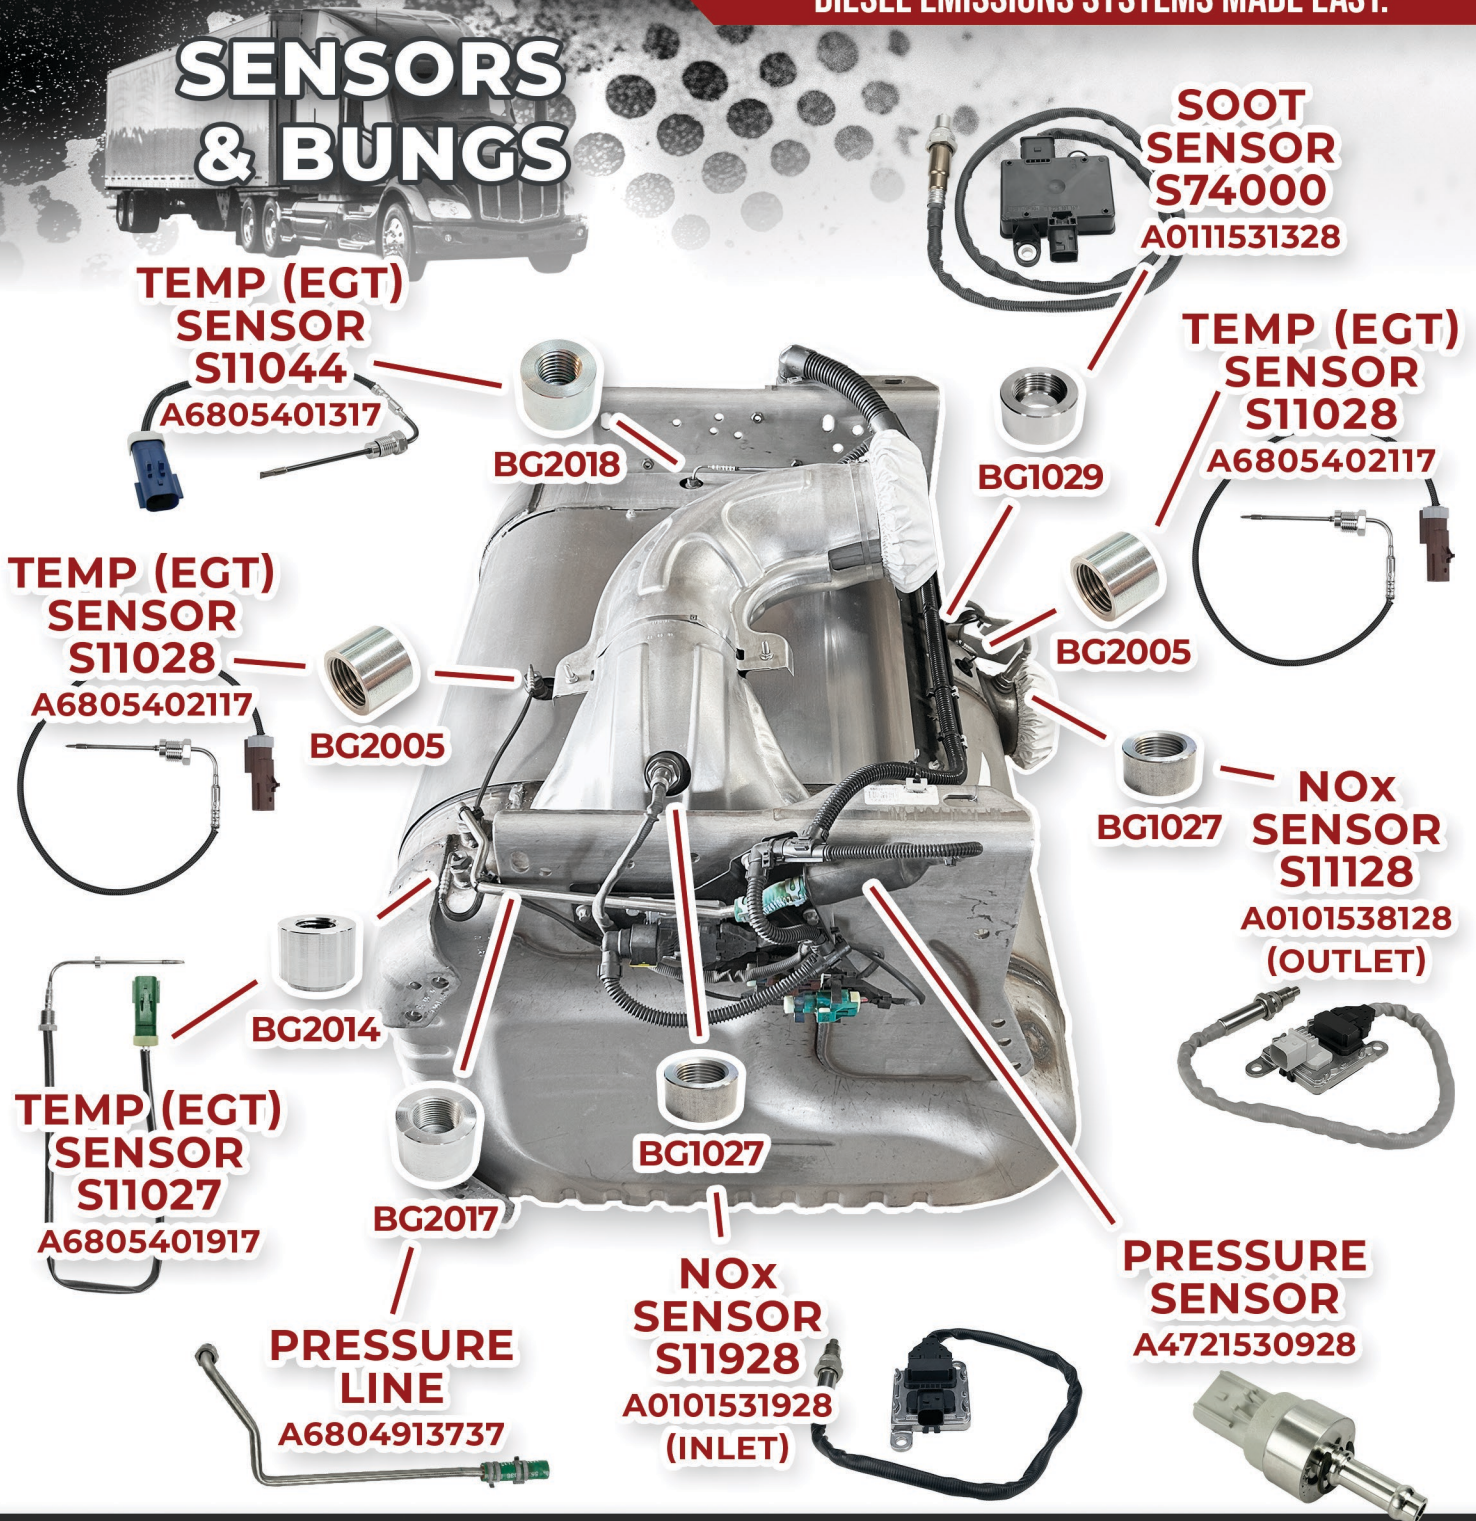

SENSORS & BUNGS

READY TO ORDER
OR HAVE QUESTIONS?

1-888-295-4670

WWW.REP.DIRECT

©REDLINE EMISSIONS PRODUCTS.
ALL RIGHTS RESERVED. VER 1.0 2026-04