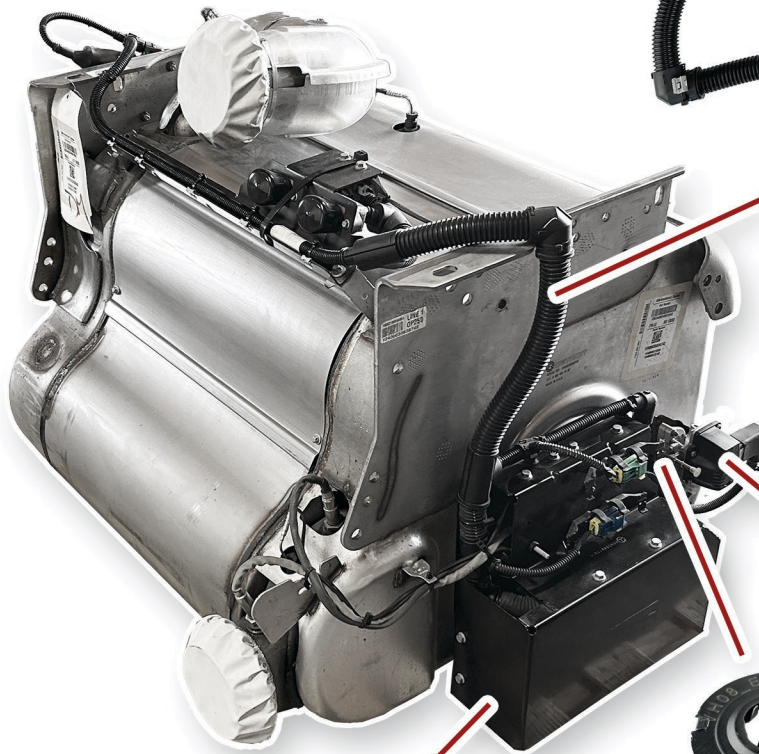

**DEF INJECTOR
GASKET**
GD0206
A0001421180